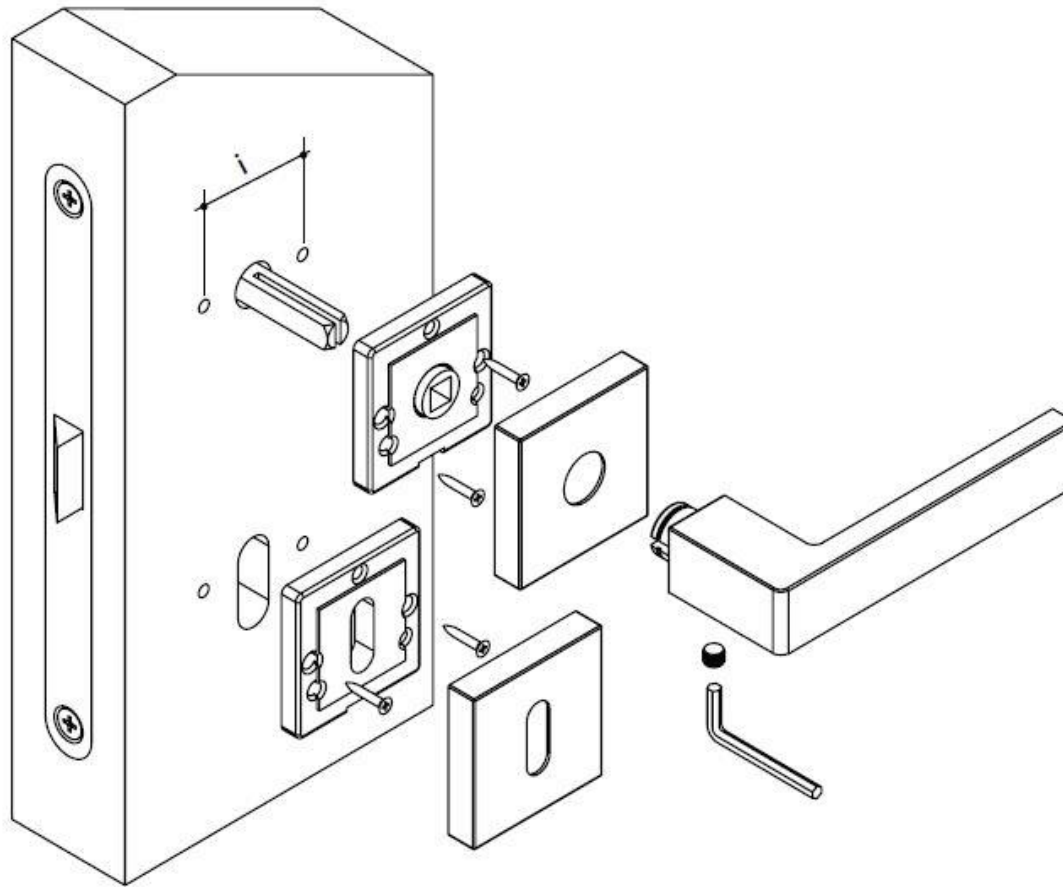

Forms & Guise

RO61 - 50x50 x 10 mm