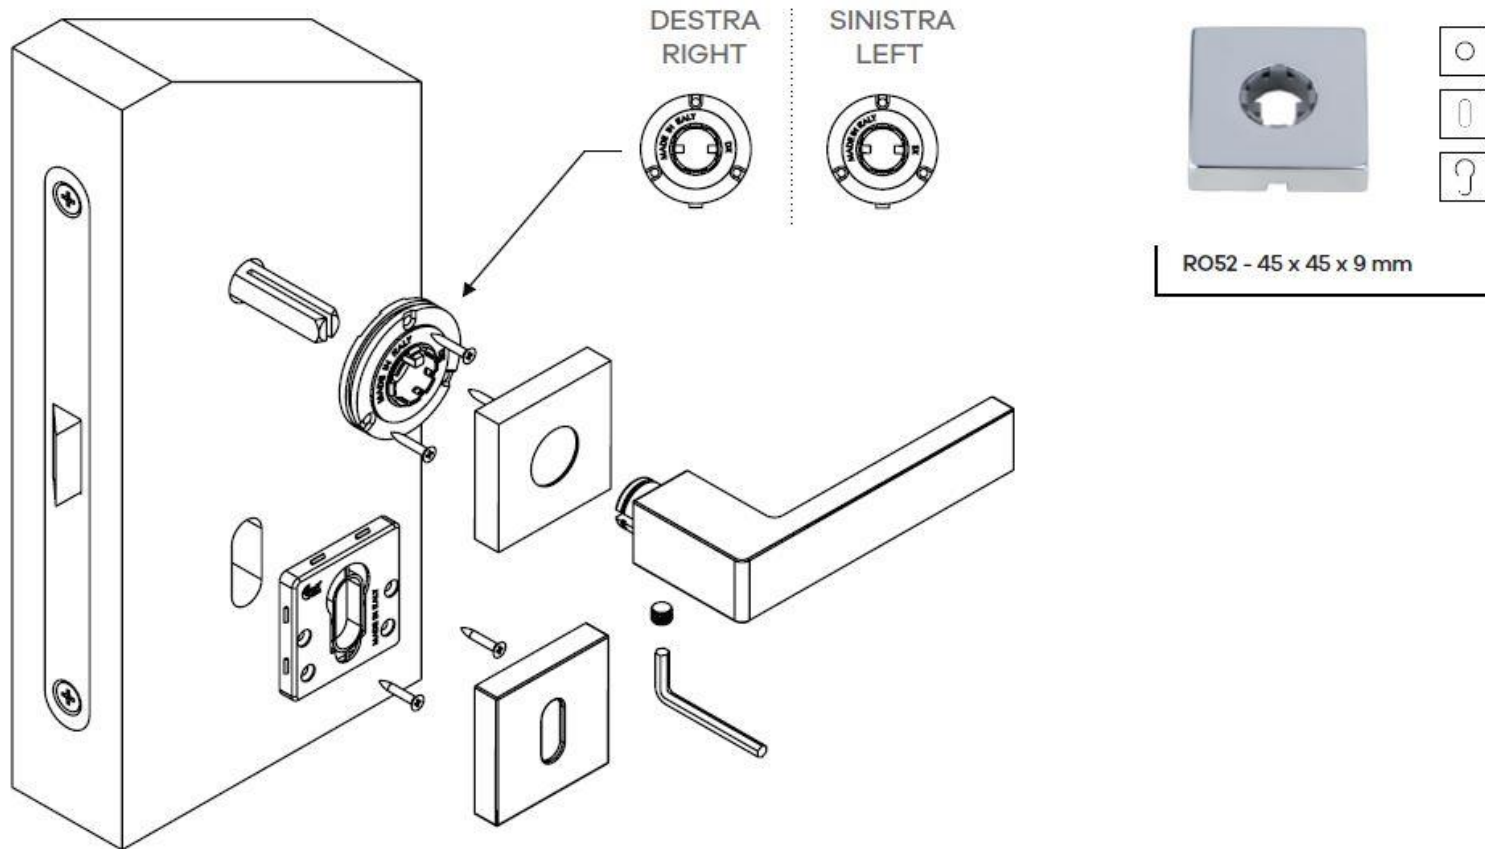

Forms & Guise

PROPERTY OF COMIT SRL - ALL RIGHTS RESERVED

RESERVES THE RIGHT TO CHANGE, WITHOUT NOTICE, ANY MODIFICATION TO THE FUNCTIONAL IMPROVEMENT AND PRODUCT QUALITY. THE INFORMATION AND DRAWINGS SHOWN IN THIS CATALOG, AS WELL AS HAVING PURELY ILLUSTRATIVE, ARE SUBJECT TO CHANGE. THE COLORS AND MATERIALS PRESENTED IN THIS PUBLICATION ARE INDICATIVE, CONSISTENT WITH THE LIMITATIONS OF REPRODUCTIONS AND PRINTING. LITTLE CHANGES OF COLOR AND TONE MAY OCCUR. ONCE CONFIRMED THE ORDER, THE CUSTOMER ACCEPTS SUCH TOLERANCES. THE SIZES INDICATED IN THIS CATALOG ARE IN MILLIMETERS. PRINTING ERRORS MAY BE REVIEWED AND COMMUNICATED LATER