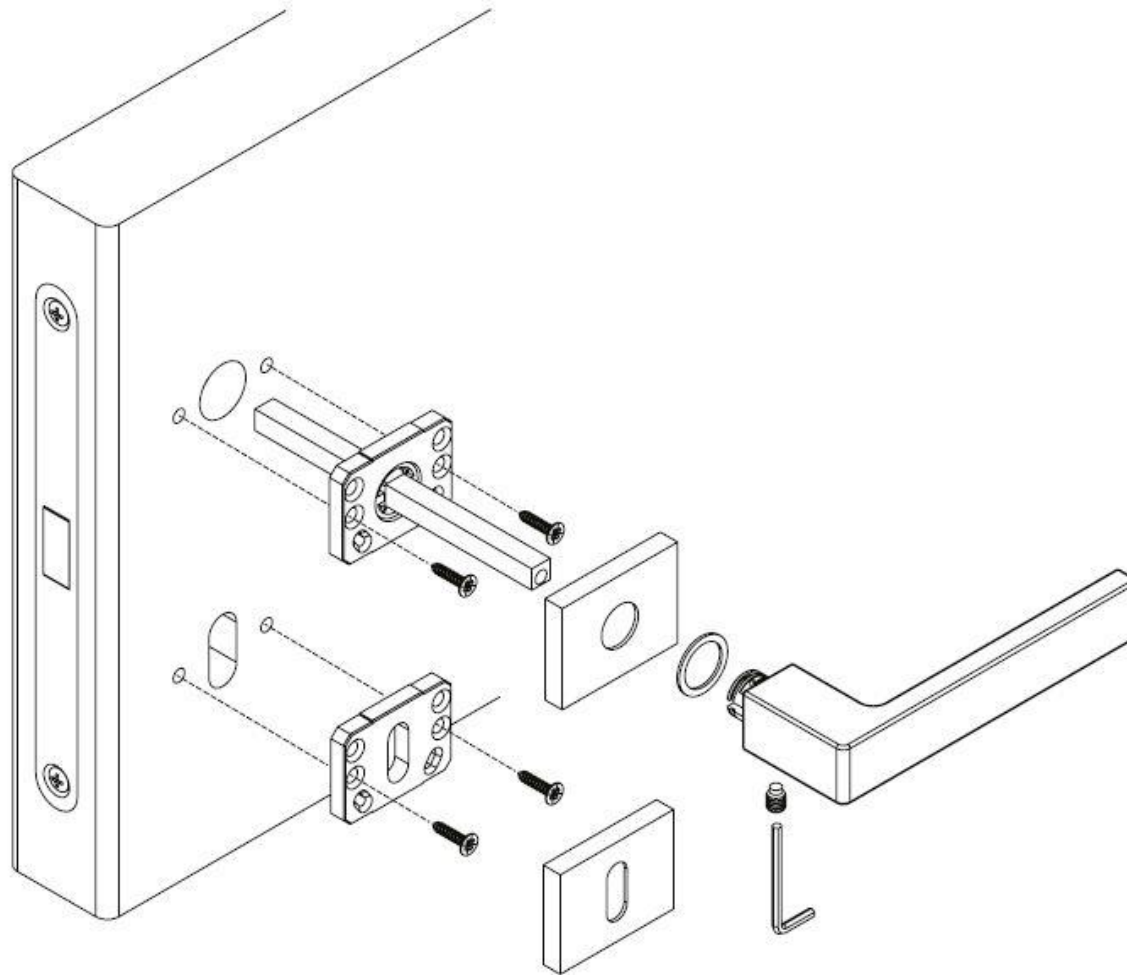

Forms & Guise

RO80 - 38 x 50 x 7 mm

PROPERTY OF COMIT SRL - ALL RIGHTS RESERVED

RESERVES THE RIGHT TO CHANGE, WITHOUT NOTICE, ANY MODIFICATION TO THE FUNCTIONAL IMPROVEMENT AND PRODUCT QUALITY. THE INFORMATION AND DRAWINGS SHOWN IN THIS CATALOG, AS WELL AS HAVING PURELY ILLUSTRATIVE, ARE SUBJECT TO CHANGE. THE COLORS AND MATERIALS PRESENTED IN THIS PUBLICATION ARE INDICATIVE, CONSISTENT WITH THE LIMITATIONS OF REPRODUCTIONS AND PRINTING. LITTLE CHANGES OF COLOR AND TONE MAY OCCUR. ONCE CONFIRMED THE ORDER, THE CUSTOMER ACCEPTS SUCH TOLERANCES. THE SIZES INDICATED IN THIS CATALOG ARE IN MILLIMETERS. PRINTING ERRORS MAY BE REVIEWED AND COMMUNICATED LATER