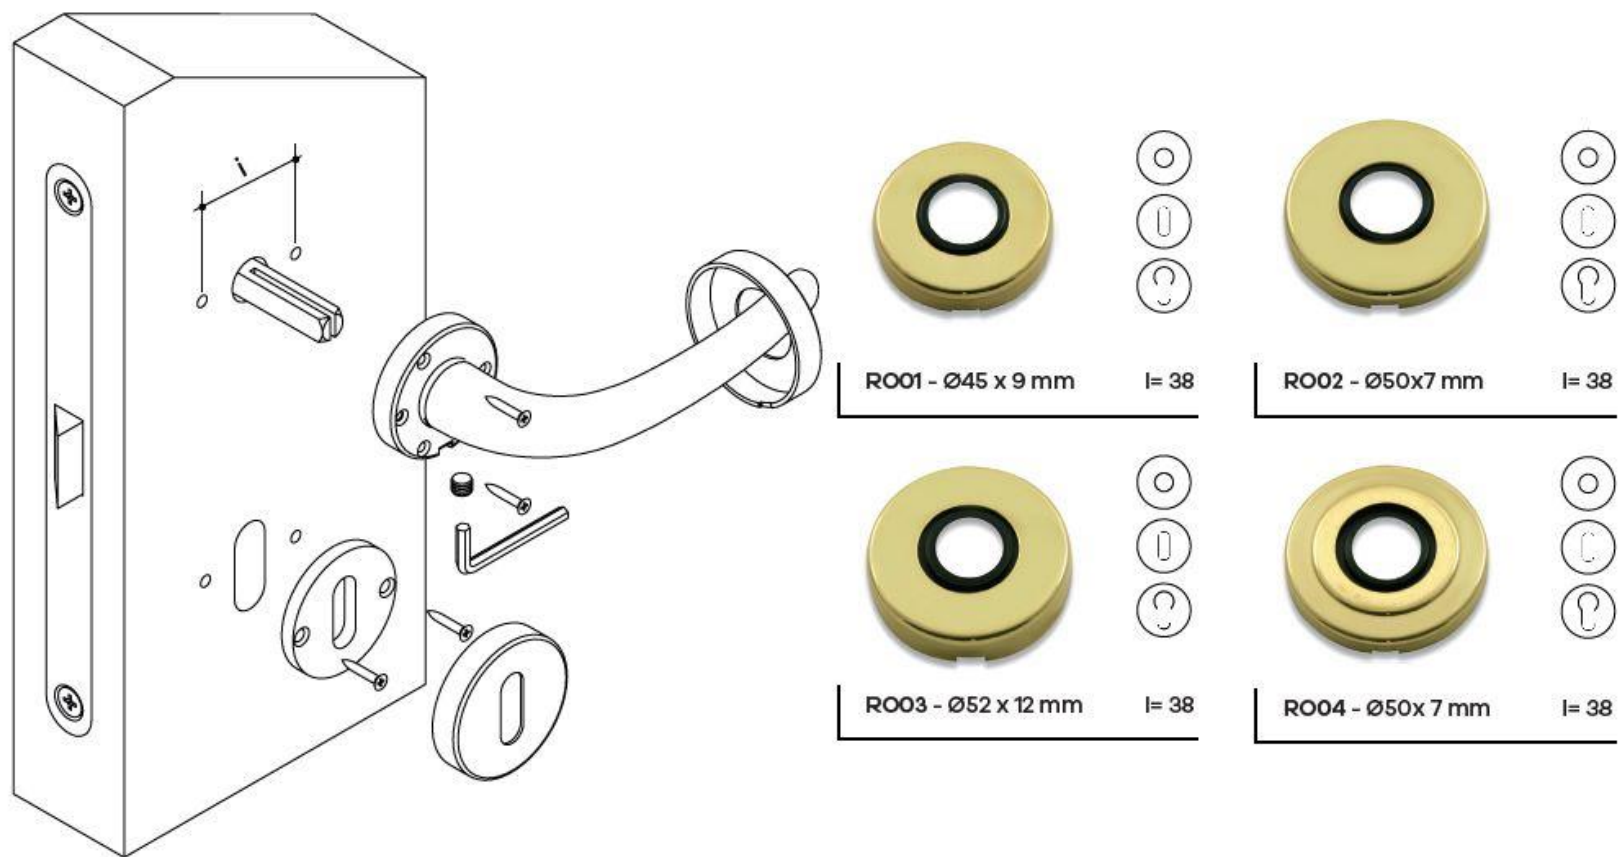

Forms & Guise

PROPERTY OF COMIT SRL - ALL RIGHTS RESERVED

RESERVES THE RIGHT TO CHANGE, WITHOUT NOTICE, ANY MODIFICATION TO THE FUNCTIONAL IMPROVEMENT AND PRODUCT QUALITY. THE INFORMATION AND DRAWINGS SHOWN IN THIS CATALOG, AS WELL AS HAVING PURELY ILLUSTRATIVE, ARE SUBJECT TO CHANGE. THE COLORS AND MATERIALS PRESENTED IN THIS PUBLICATION ARE INDICATIVE, CONSISTENT WITH THE LIMITATIONS OF REPRODUCTIONS AND PRINTING. LITTLE CHANGES OF COLOR AND TONE MAY OCCUR. ONCE CONFIRMED THE ORDER, THE CUSTOMER ACCEPTS SUCH TOLERANCES. THE SIZES INDICATED IN THIS CATALOG ARE IN MILLIMETERS. PRINTING ERRORS MAY BE REVIEWED AND COMMUNICATED LATER