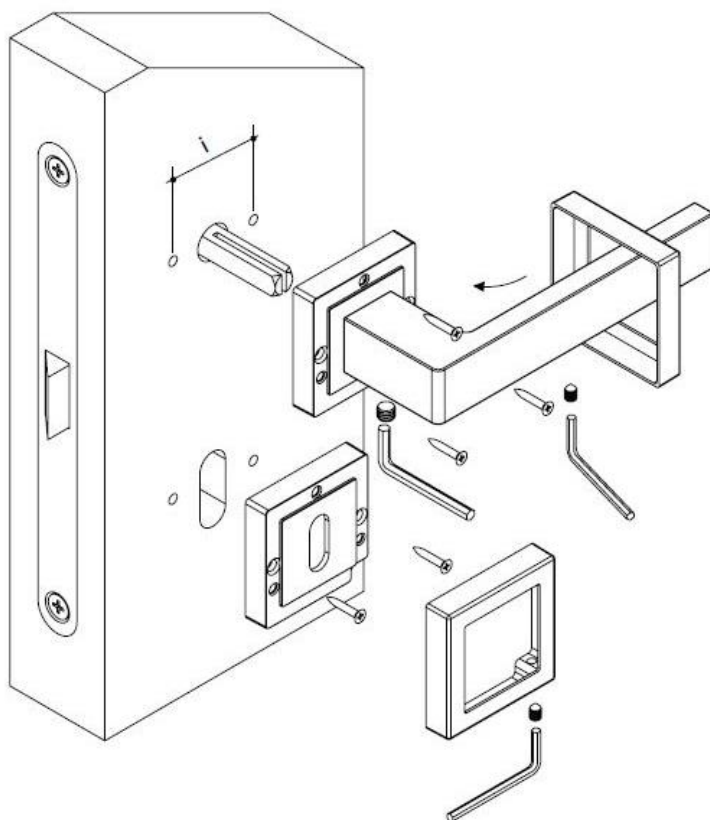

FIXING METHOD FOR DIFFERENT ROSSETTES

GUIDELINES

- 1) Check the Rose code specified as per handle supplied
- 2) "l" mentioned is the drill length across the fixing spindle

RO65 - 50 x 50 x 10 mm l= 38

RO32 - 52x 41 x 6 mm l= 38

Forms & Guise

RO61 - 50x50 x 10 mm

RO57 - 45 x 45 x 10 mm l= 38

PROPERTY OF COMIT SRL - ALL RIGHTS RESERVED

RESERVES THE RIGHT TO CHANGE, WITHOUT NOTICE, ANY MODIFICATION TO THE FUNCTIONAL IMPROVEMENT AND PRODUCT QUALITY. THE INFORMATION AND DRAWINGS SHOWN IN THIS CATALOG, AS WELL AS HAVING PURELY ILLUSTRATIVE, ARE SUBJECT TO CHANGE. THE COLORS AND MATERIALS PRESENTED IN THIS PUBLICATION ARE INDICATIVE, CONSISTENT WITH THE LIMITATIONS OF REPRODUCTIONS AND PRINTING. LITTLE CHANGES OF COLOR AND TONE MAY OCCUR. ONCE CONFIRMED THE ORDER, THE CUSTOMER ACCEPTS SUCH TOLERANCES. THE SIZES INDICATED IN THIS CATALOG ARE IN MILLIMETERS. PRINTING ERRORS MAY BE REVIEWED AND COMMUNICATED LATER