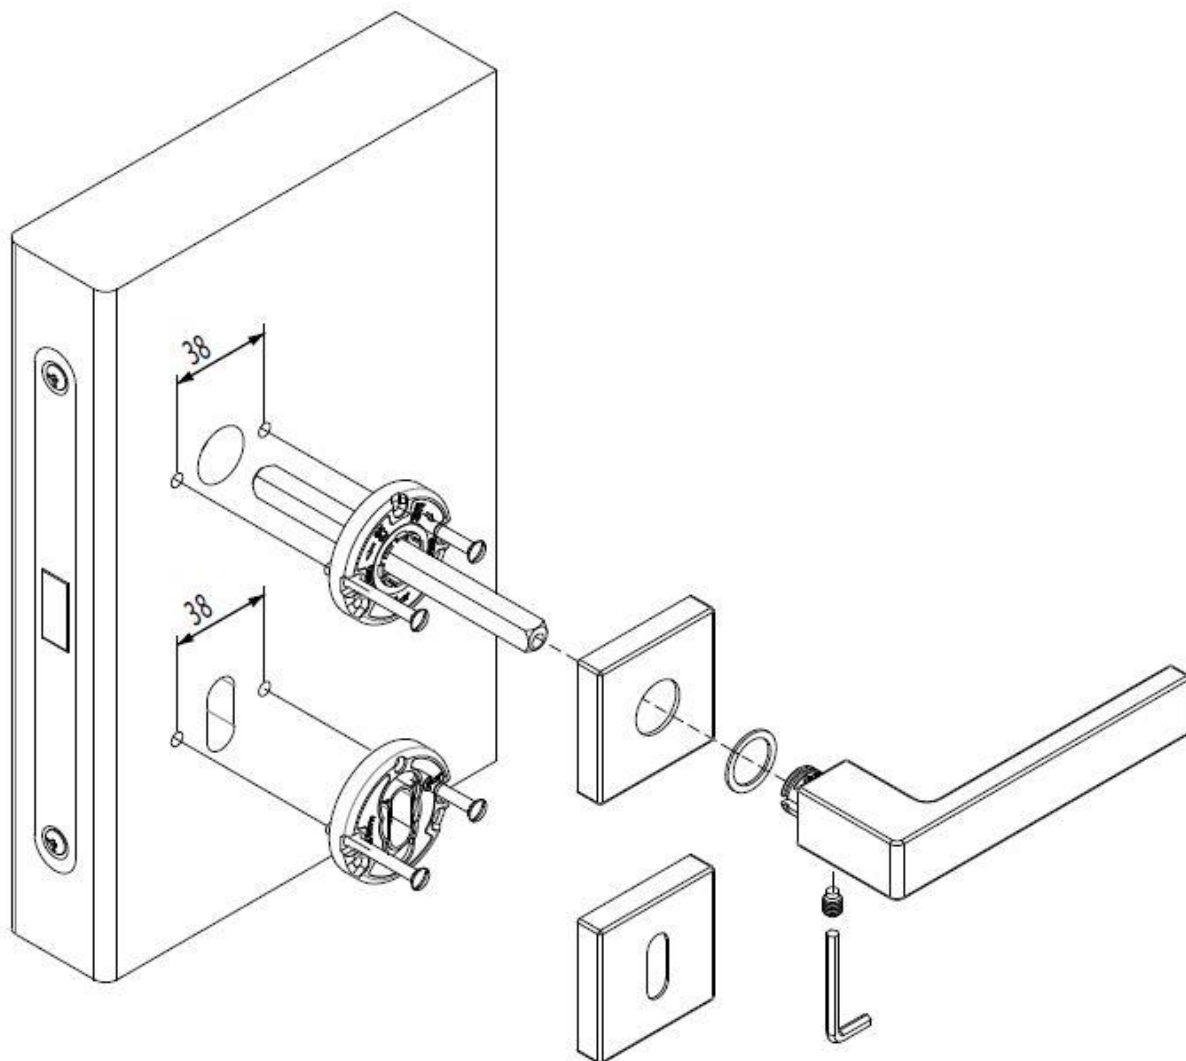

Forms & Guise

RO72 - 50x 50 x 10 mm

PROPERTY OF COMIT SRL - ALL RIGHTS RESERVED

RESERVES THE RIGHT TO CHANGE, WITHOUT NOTICE, ANY MODIFICATION TO THE FUNCTIONAL IMPROVEMENT AND PRODUCT QUALITY. THE INFORMATION AND DRAWINGS SHOWN IN THIS CATALOG, AS WELL AS HAVING PURELY ILLUSTRATIVE, ARE SUBJECT TO CHANGE. THE COLORS AND MATERIALS PRESENTED IN THIS PUBLICATION ARE INDICATIVE, CONSISTENT WITH THE LIMITATIONS OF REPRODUCTIONS AND PRINTING. LITTLE CHANGES OF COLOR AND TONE MAY OCCUR. ONCE CONFIRMED THE ORDER, THE CUSTOMER ACCEPTS SUCH TOLERANCES. THE SIZES INDICATED IN THIS CATALOG ARE IN MILLIMETERS. PRINTING ERRORS MAY BE REVIEWED AND COMMUNICATED LATER