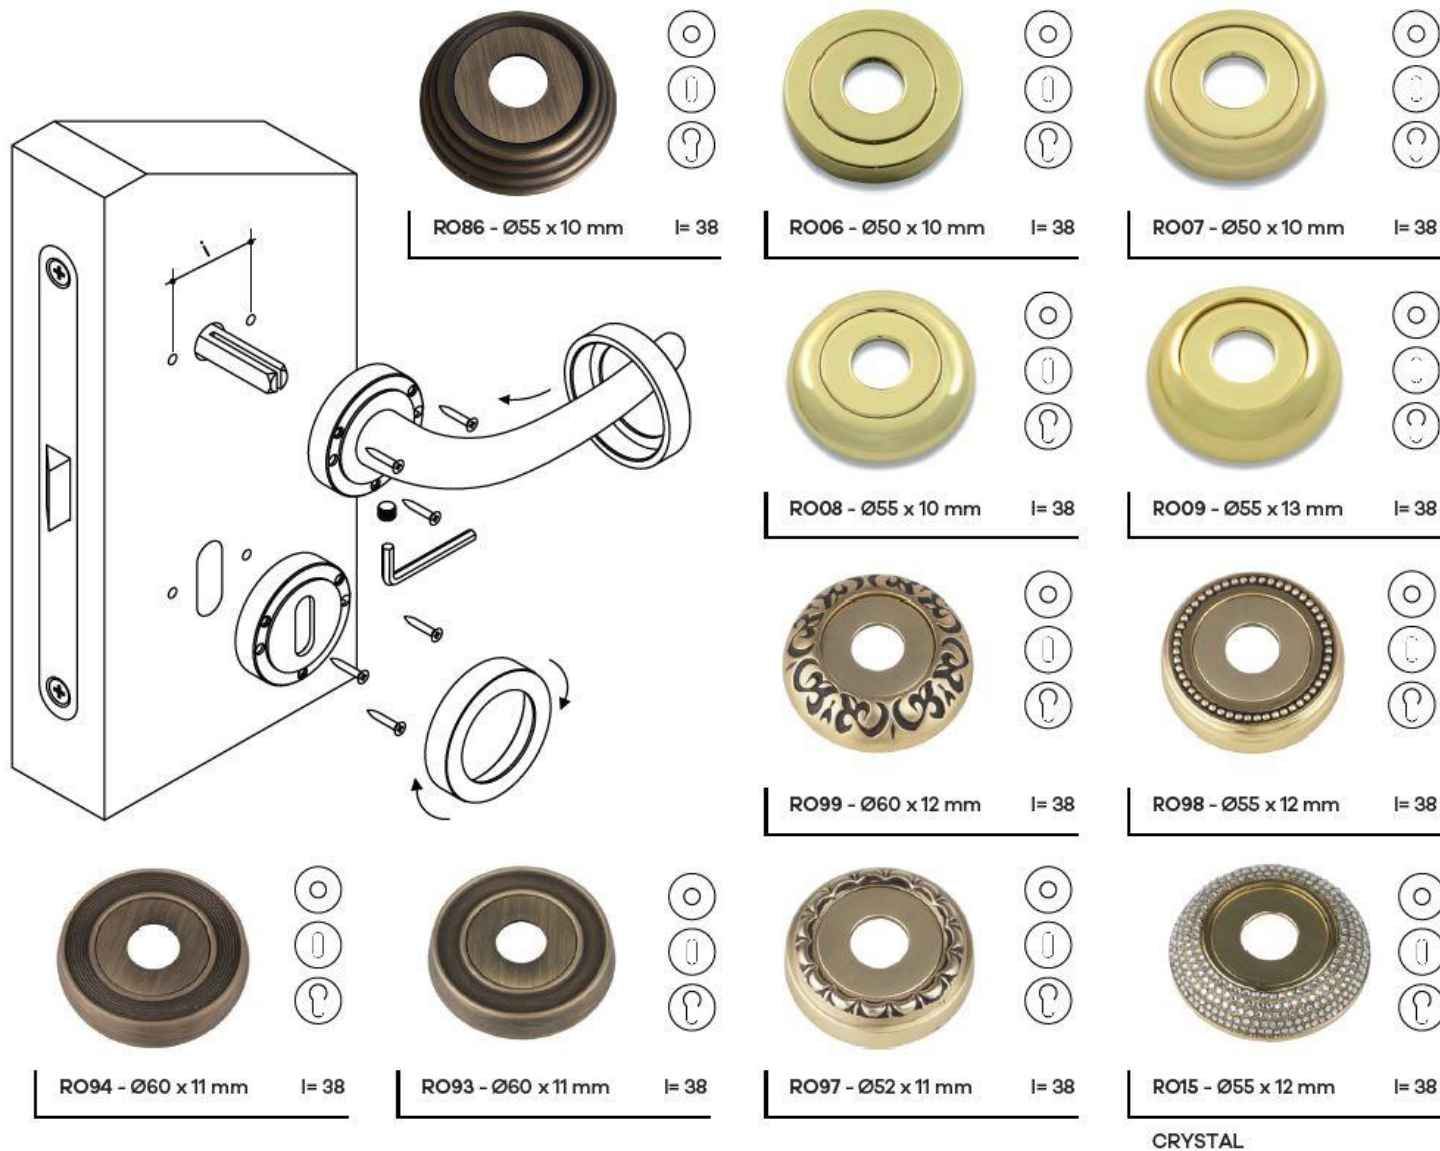

Forms & Guise

PROPERTY OF COMIT SRL - ALL RIGHTS RESERVED

RESERVES THE RIGHT TO CHANGE, WITHOUT NOTICE, ANY MODIFICATION TO THE FUNCTIONAL IMPROVEMENT AND PRODUCT QUALITY. THE INFORMATION AND DRAWINGS SHOWN IN THIS CATALOG, AS WELL AS HAVING PURELY ILLUSTRATIVE, ARE SUBJECT TO CHANGE. THE COLORS AND MATERIALS PRESENTED IN THIS PUBLICATION ARE INDICATIVE, CONSISTENT WITH THE LIMITATIONS OF REPRODUCTIONS AND PRINTING. LITTLE CHANGES OF COLOR AND TONE MAY OCCUR. ONCE CONFIRMED THE ORDER, THE CUSTOMER ACCEPTS SUCH TOLERANCES. THE SIZES INDICATED IN THIS CATALOG ARE IN MILLIMETERS. PRINTING ERRORS MAY BE REVIEWED AND COMMUNICATED LATER